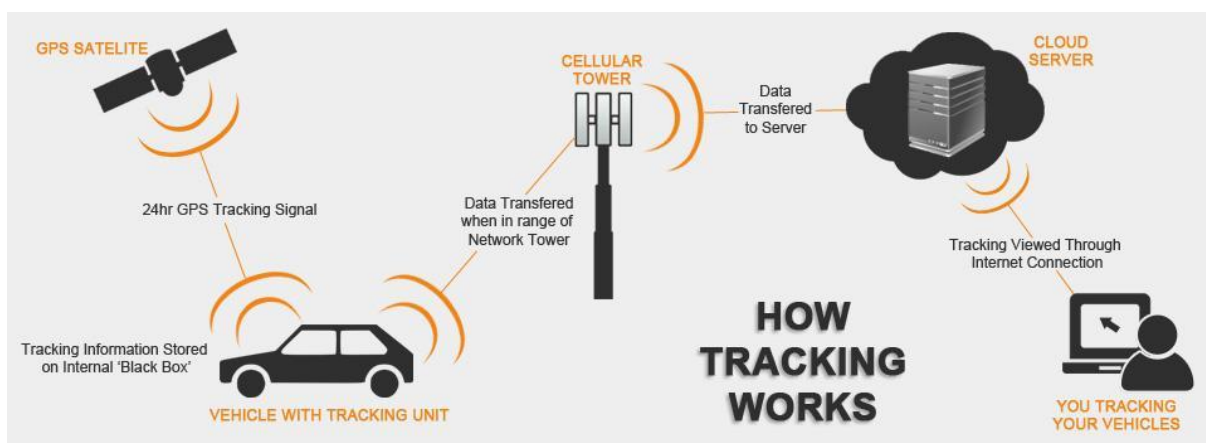

Water Transport.

It might seem that motorboats, ships or personal watercrafts are items of luxury, but nowadays more and more people are acquiring such type of technology. To ensure safety we can offer you usual tracking solution designed for water transport.

Our Main

Priorities to our clients

- Carrying out all obligations completely and unconditionally.
- Providing the client with a comprehensive solution to any issue.
- Simplifying and automating the client's workflow.
- Unconditionally adhering to the agreed time frame of implementation without additional delay.
- Providing a return on the customer's investment within the first month of usage, thanks to our favourable prices.
- Providing instant solutions to problems.

How GPS

Fleet Management Works